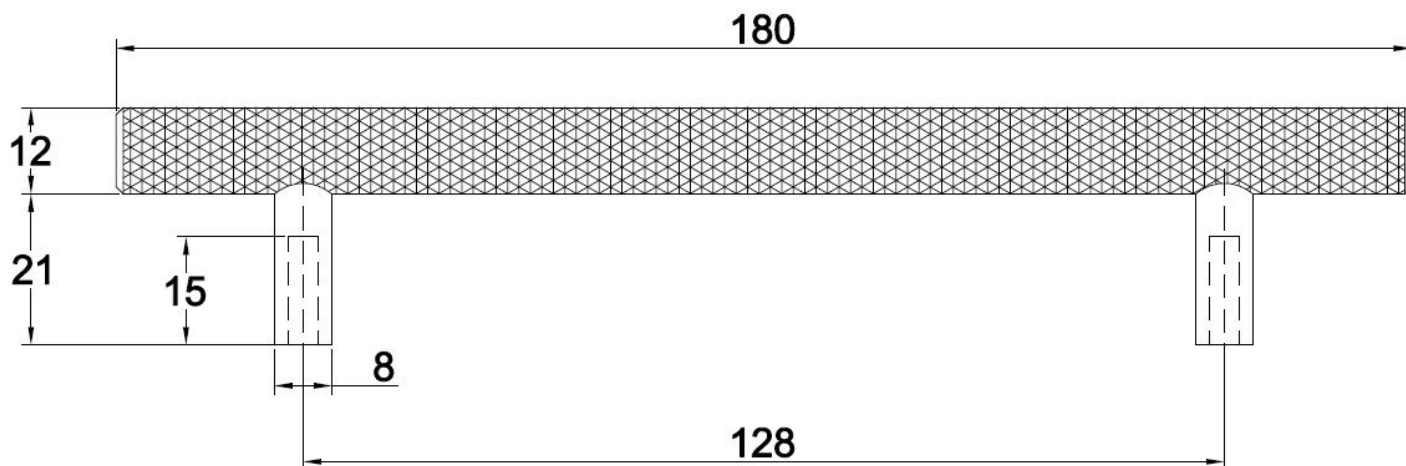

PRODUCT SHEET

Description:

Bar Handle "Grip", cc 128mm, \varnothing 12x180mm,H:33mm, Satin Brass, Brass Material, Incl. 2 pcs of M4x25mm. Satin Brass Screws

Item number:

17.01.201-8

Units	Box	Carton	HS Code	Barcode
Pcs.	10	100	8302420090	 5704866509749